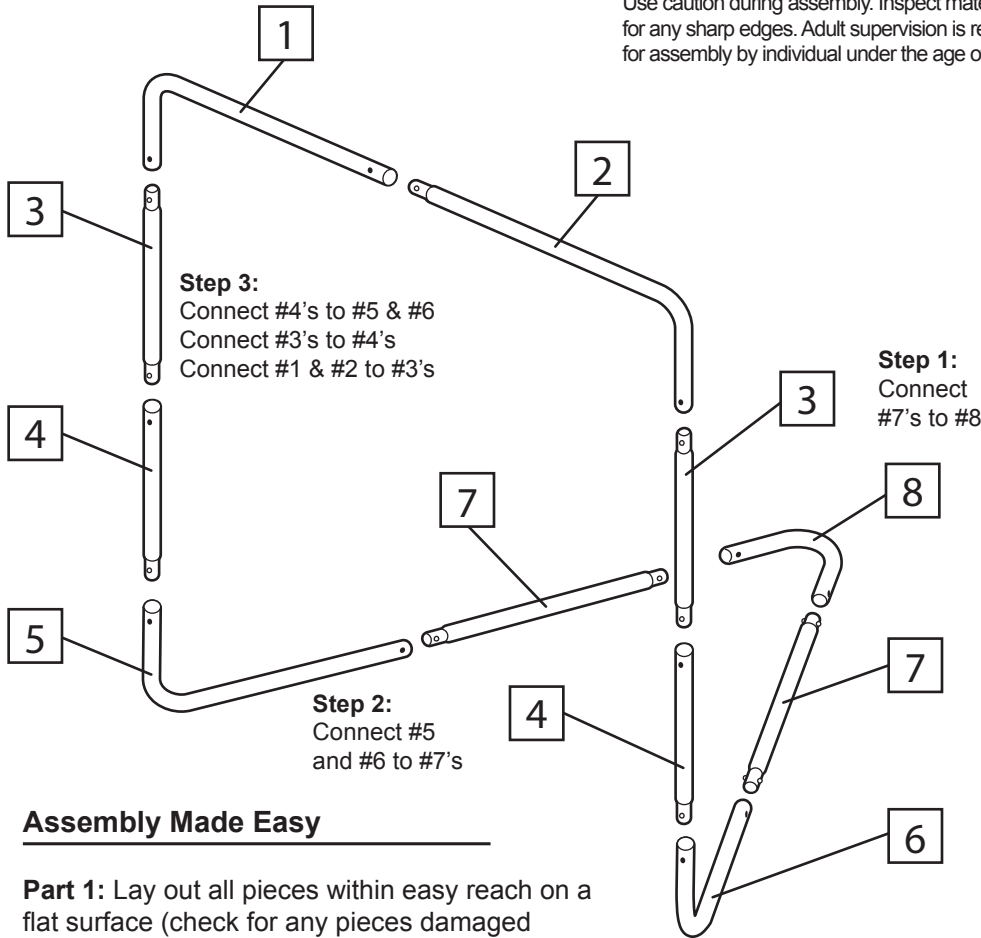

# Lacrosse Goal Assembly Instructions

**Warning:**  
Use caution during assembly. Inspect materials for any sharp edges. Adult supervision is required for assembly by individual under the age of 18.

## Assembly Made Easy

**Part 1:** Lay out all pieces within easy reach on a flat surface (check for any pieces damaged during shipping).

**Part 2:** Connect the pieces as show, in order of steps 1-3. Follow the diagram.

**Part 3:** Be sure to lock buttons when fitting tubes together.

**Part 4:** Attach the net (#10) to the goal by weaving rope (#9) through each opening in net and around the posts. Be sure to keep a tight rope.