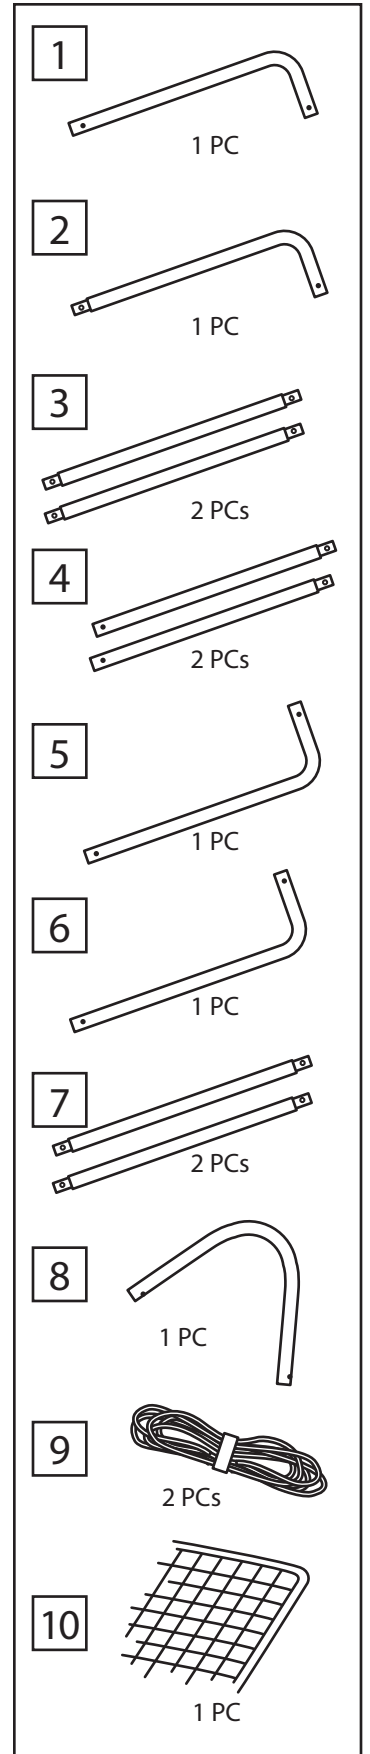

# Lacrosse Goal Assembly Instructions

**Warning:**  
Use caution during assembly. Inspect materials for any sharp edges. Adult supervision is required for assembly by individual under the age of 18.

## Assembly Made Easy

**Part 1:** Lay out all pieces within easy reach on a flat surface (check for any pieces damaged during shipping).

**Part 2:** Connect the pieces as show, in order of steps 1-3. Follow the diagram.

**Part 3:** Be sure to lock buttons when fitting tubes together.

**Part 4:** Attach the net (#10) to the goal by weaving rope (#9) through each opening in net and around the posts. Be sure to keep a tight rope.

## Parts Included:

Please visit our website for an assembly video.