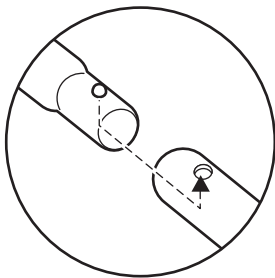

# Lacrosse Goal Assembly Instructions

**Warning:**  
Use caution during assembly. Inspect materials for any sharp edges. Adult supervision is required for assembly by individual under the age of 18.

## Assembly Made Easy

**Part 1:** Lay out all pieces within easy reach on a flat surface (check for any pieces damaged during shipping).

**Part 2:** Connect the pieces as show, in order of steps 1-3. Follow the diagram.

**Part 3:** Be sure to lock buttons when fitting tubes together.

**Part 4:** Attach the net (#10) to the goal by weaving rope (#9) through each opening in net and around the posts. Be sure to keep a tight rope.